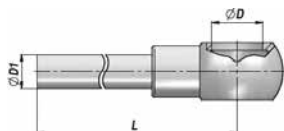

BANJO STANDARD CØIL BSP
BANJO EYE BSPP WITH WELDED PIPE

RV535

Code Code	Dimensions		
	ØD	ØD1	L
RV535.0410	1/4"	10	100
RV535.0415	1/4"	10	150
RV535.0420	1/4"	10	200
RV535.0430	1/4"	10	300
RV535.0440	1/4"	10	400
RV535.0460	1/4"	10	600
RV535.120404	1/4"	12	40
RV535.120410	1/4"	12	100
RV535.120420	1/4"	12	200
RV535.120440	1/4"	12	400
RV535.0603	3/8"	12	40
RV535.0606	3/8"	12	60
RV535.0610	3/8"	12	100