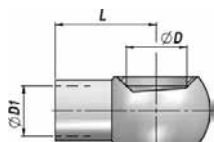

BANJO A SOUDER CØIL METRIQUE
WELDABLE BANJO EYE METRIC

RV532

Code Code	Dimensions		
	ØD	ØD1	L
RV532.1208	12	8	22~
RV532.1410	14	10	24~
RV532.1412	14	12	24~
RV532.1610	16	10	28~
RV532.1612	16	12	28~
RV532.1815	18	15	29~
RV532.2014	20	14	32~
RV532.2218	22	18	32~