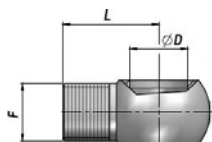

RV452

BANJO FILETE BSP/METRIQUE THREADED BANJO BSPP/METRIC

Code Code	Dimensions		
	ØD	F	L
FILETAGE METRIQUE CØIL BSP - METRIC THREADED BSPP EYE			
RV452.0414	1/4"	M14x1.5	25~
RV452.0614	3/8"	M14x1.5	25~
RV452.0616	3/8"	M16x1.5	28~
RV452.0818	1/2"	M18x1.5	30~
RV452.0822	1/2"	M22x1.5	32~

FILETAGE BSP CØIL METRIQUE - BSPP THREADED METRIC EYE			
RV452.1404	14	1/4"	25~
RV452.1406	14	3/8"	28~
RV452.1606	16	3/8"	28~
RV452.1806	18	3/8"	28~
RV452.1808	18	1/2"	32~
RV452.2206	22	3/8"	28~
RV452.2208	22	1/2"	32~

BANJO STANDARD CØIL BSP
BANJO EYE BSPP WITH WELDED PIPE

RV535

Code Code	Dimensions		
	ØD	ØD1	L
RV535.0615	3/8"	12	150
RV535.0620	3/8"	12	200
RV535.0630	3/8"	12	300
RV535.0640	3/8"	12	400
RV535.0650	3/8"	12	500
RV535.0660	3/8"	12	600
RV535.0699	3/8"	12	1000
RV535.0810	1/2"	15	100
RV535.0820	1/2"	15	200
RV535.0830	1/2"	15	300
RV535.0840	1/2"	15	400
RV535.0850	1/2"	15	500
RV535.0899	1/2"	15	1000