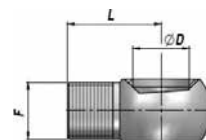

RV453

BANJO FILETE METRIQUE CØIL METRIQUE THREADED BANJO METRIC EYE METRIC

Code Code	Dimensions		
	ØD	F	L
RV453.1212	12	M12x1.5	20~
RV453.1414	14	M14x1.5	24~
RV453.1616	16	M16x1.5	28~
RV453.1818	18	M18x1.5	32~
RV453.2020	20	M20x1.5	35~
RV453.2222	22	M22x1.5	35~

AUTRES DIMENSIONS CONSULTER NOTRE SITE INTERNET / OTHER DIMENSIONS CONSULT OUR WEBSITE			

AUTRES DIMENSIONS CONSULTER NOTRE SITE INTERNET / OTHER DIMENSIONS CONSULT OUR WEBSITE