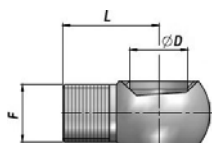

BANJO FILETE METRIQUE CØIL METRIQUE THREADED BANJO METRIC EYE METRIC

Code Code	Dimensions		
	ØD	F	L
RV453.1212	12	M12x1.5	20~
RV453.1414	14	M14x1.5	24~
RV453.1616	16	M16x1.5	28~
RV453.1818	18	M18x1.5	32~
RV453.2020	20	M20x1.5	35~
RV453.2222	22	M22x1.5	35~

Code Code	Dimensions		
	ØD	F	L
RV454.0303	1/8"	1/8"	24~
RV454.0404	1/4"	1/4"	25~
RV454.0604	3/8"	1/4"	25~
RV454.0606	3/8"	3/8"	28~
RV454.0804	1/2"	1/4"	25~
RV454.0806	1/2"	3/8"	28~
RV454.0808	1/2"	1/2"	32~
RV454.1208	3/4"	1/2"	32~
RV454.1212	3/4"	3/4"	40~
RV454.1612	1"	3/4"	45~
RV454.1616	1"	1"	44~