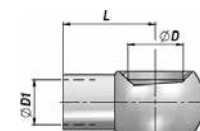

RV531

BANJO A SOUDER CØIL BSP WELDABLE BANJO EYE BSPP

Code Code	Dimensions		
	ØD	ØD1	L
RV531.0300	1/8"	6	19~
RV531.0408	1/4"	8	24~
RV531.0400	1/4"	10	24~
RV531.0412	1/4"	12	24~
RV531.0610	3/8"	10	28~
RV531.0600	3/8"	12	28~
RV531.0614	3/8"	14	28~
RV531.0812	1/2"	12	32~
RV531.0814	1/2"	14	32~
RV531.0800	1/2"	15	32~
RV531.0816	1/2"	16	32~
RV531.1200	3/4"	20	40~
RV531.1600	1"	25	57~

AUTRES DIMENSIONS CONSULTER NOTRE SITE INTERNET / OTHER DIMENSIONS CONSULT OUR WEBSITE			

AUTRES DIMENSIONS CONSULTER NOTRE SITE INTERNET / OTHER DIMENSIONS CONSULT OUR WEBSITE