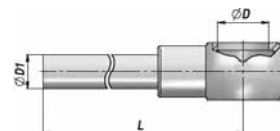

BANJO STANDARD CØIL BSP
BANJO EYE BSPP WITH WELDED PIPE

RV535

Code Code	Dimensions		
	ØD	ØD1	L
RV535.0615	3/8"	12	150
RV535.0620	3/8"	12	200
RV535.0630	3/8"	12	300
RV535.0640	3/8"	12	400
RV535.0650	3/8"	12	500
RV535.0660	3/8"	12	600
RV535.0699	3/8"	12	1000
RV535.0810	1/2"	15	100
RV535.0820	1/2"	15	200
RV535.0830	1/2"	15	300
RV535.0840	1/2"	15	400
RV535.0850	1/2"	15	500
RV535.0899	1/2"	15	1000

AUTRES DIMENSIONS CONSULTER NOTRE SITE INTERNET / OTHER DIMENSIONS CONSULT OUR WEBSITE

AUTRES DIMENSIONS CONSULTER NOTRE SITE INTERNET / OTHER DIMENSIONS CONSULT OUR WEBSITE

MATIÈRE : Acier (sur demande : acier inox aisi 316) - MATERIAL : steel (on request : stainless steel aisi 316°)