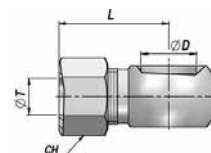

RV531

BANJO A SOUDER CØIL BSP WELDABLE BANJO EYE BSPP

Code Code	Dimensions		
	ØD	ØD1	L
RV531.0300	1/8"	6	19~
RV531.0408	1/4"	8	24~
RV531.0400	1/4"	10	24~
RV531.0412	1/4"	12	24~
RV531.0610	3/8"	10	28~
RV531.0600	3/8"	12	28~
RV531.0614	3/8"	14	28~
RV531.0812	1/2"	12	32~
RV531.0814	1/2"	14	32~
RV531.0800	1/2"	15	32~
RV531.0816	1/2"	16	32~
RV531.1200	3/4"	20	40~
RV531.1600	1"	25	57~

AUTRES DIMENSIONS CONSULTER NOTRE SITE INTERNET / OTHER DIMENSIONS CONSULT OUR WEBSITE			

AUTRES DIMENSIONS CONSULTER NOTRE SITE INTERNET / OTHER DIMENSIONS CONSULT OUR WEBSITE

BANJO A SOUDER CØIL METRIQUE
WELDABLE BANJO EYE METRIC

RV532

Code Code	Dimensions		
	ØD	ØD1	L
RV532.1208	12	8	22~
RV532.1410	14	10	24~
RV532.1412	14	12	24~
RV532.1610	16	10	28~
RV532.1612	16	12	28~
RV532.1815	18	15	29~
RV532.2014	20	14	32~
RV532.2218	22	18	32~

BANJO CØIL BSP + ECROU ET BAGUE
BANJO EYE BSPP + NUT AND RING

RV536

Code Code	Dimensions			
	ØD	ØT	L	CH
RV536.0412	1/4"	12	43,5	22
RV536.0612	3/8"	12	38,5	22
RV536.0815	1/2"	15	44,5	27

AUTRES DIMENSIONS CONSULTER NOTRE SITE INTERNET / OTHER DIMENSIONS CONSULT OUR WEBSITE